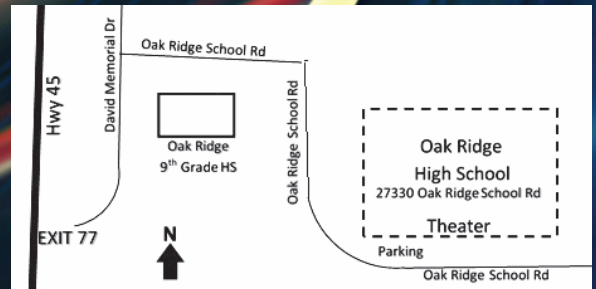

Oak Ridge High School Theater
27330 Oak Ridge High School Rd
The Woodlands, TX 77385

Order tickets today! **713-688-6509** or tickets@thewoodlandsshowchorus.org

For additional information: www.thewoodlandsshowchorus.org

TWSC is not affiliated with The Woodlands Land Development Company, L.P. or The Howard Hughes Corporation.