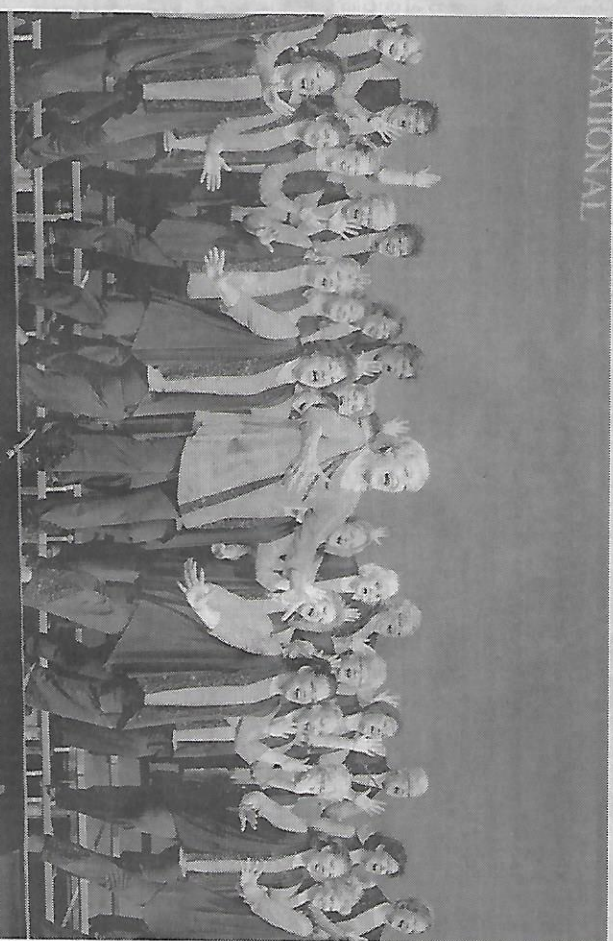

The Woodlands Show Chorus hosts show, supper July 15

From THE COMMUNITY

International top 10 chorus, "The Woodlands Show Chorus" (TWSC), with Master Director Betty Clipman, will present "REVIVAL," a musical revue of music through the ages, complete with spaghetti supper on Saturday, July 15, at Christ Church United Methodist Church, 6363 Research Forest Dr., The Woodlands, TX. The show will feature 14th Place International Semi-finalist women's quartet, "Live It Up!" and 3rd Place Medalist, Region 10, women's quartet, "Sympatico". TWSC has also invited several quartets from their membership to join them. Guests will be treated to TWSC's very popular repertoire of show tunes and "fun" stuff from the 30's and 40's through modern day songs.

Courtesy/photo

"The Woodlands Show Chorus" (TWSC), with Master Director, Betty Clipman, will present REVIVAL, a musical revue of music through the ages, complete with spaghetti supper on July 15 at Christ Church United Methodist Church, 6363 Research Forest Dr., The Woodlands.

The Woodlands Show Chorus is a record-setting phenomenon in the music world, who are becoming a frequently sought after entertainment entity in The Wood-

lands area! Their growing roster of nearly 80 members is comprised of women of all ages and professions. Many of their members travel great distances to participate. The common bond is a love for singing 4-part a capella music, and the desire to study and work under the tutelage of Master Director, Betty

Clipman. The chorus rehearses on Monday nights, 7 to 10 p.m. at Grace Crossing Church (atrium), 105 FM 1488 (just west of I-45) in The Woodlands, TX. They always welcome guests and interested singers. "Live It Up!" is a Sweet Adelines International quartet comprised of four friends who love singing 4-part a capella music. They are members of The Woodlands Show Chorus, Houston Horizon Chorus and Toast of Tampa Chorus. While steeped in the tradition of singing barbershop harmony, Live It Up! enjoys singing a variety of musical styles, including jazz, pop and standards. Live It Up!